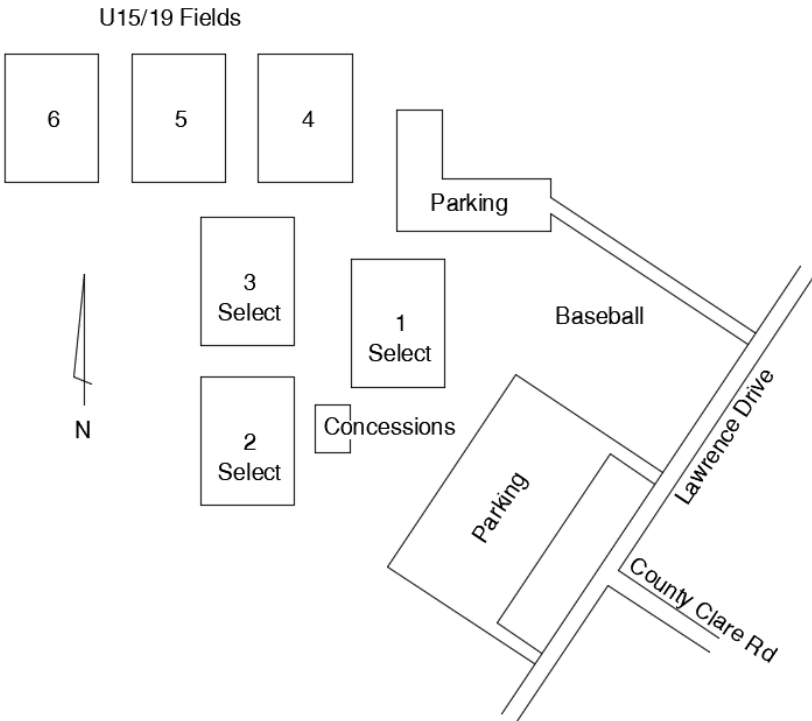

Altmayer School

Jim Martin Park

Scray Hill Park

Westwood Elementary School

Hemlock Creek School

Shadow Ridge Park

Lourdes

Kiwanis Park

VFW Park

Southwest Park

Patriot Park

Wrightstown

Wrightstown High School:

From downtown De Pere, south on Broadway. Continue south on Hwy 32/57 to Hwy 96 in Greenleaf. Turn right on Hwy 96 and continue into the village of Wrightstown. The High School is on the left as you enter the village. Field 1 - U14 to U19 size. Fields 3 and 4 – U10 to U12 size.