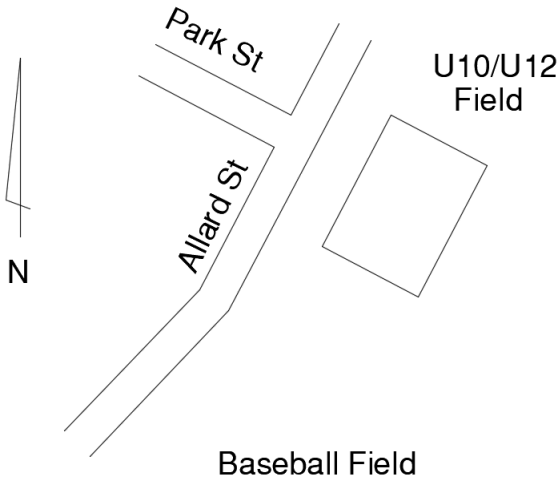

Altmayer School

Jim Martin Park

Scray Hill Park

Westwood Elementary School

Hemlock Creek School

Shadow Ridge Park

Lourdes

Kiwanis Park

VFW Park

Southwest Park

Patriot Park

Wrightstown

Wrightstown High School:

From downtown De Pere, south on Broadway. Continue south on Hwy 32/57 to Hwy 96 in Greenleaf. Turn right on Hwy 96 and continue into the village of Wrightstown. The High School is on the left as you enter the village. Field 1 - U14 to U19 size. Fields 3 and 4 – U10 to U12 size.