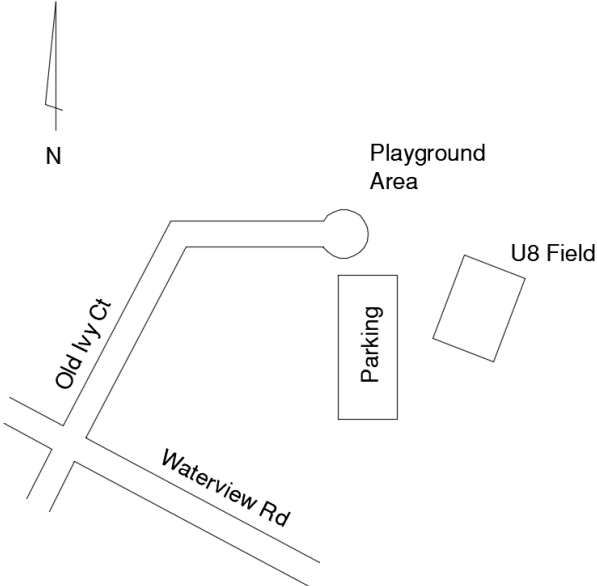

Altmayer School

Jim Martin Park

Scray Hill Park

Westwood Elementary School

Hemlock Creek School

Shadow Ridge Park

Lourdes

Kiwanis Park

VFW Park

Southwest Park

Patriot Park

Wrightstown

Wrightstown High School:

From downtown De Pere, south on Broadway. Continue south on Hwy 32/57 to Hwy 96 in Greenleaf. Turn right on Hwy 96 and continue into the village of Wrightstown. The High School is on the left as you enter the village. Field 1 - U14 to U19 size. Fields 3 and 4 – U10 to U12 size.