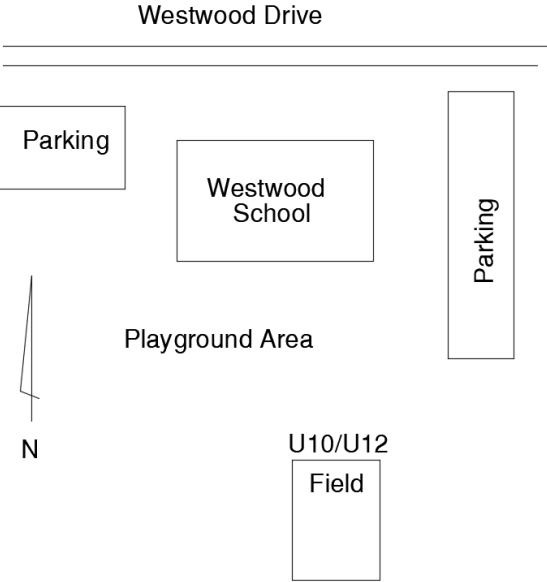

Altmayer School

Jim Martin Park

Scray Hill Park

Westwood Elementary School

Hemlock Creek School

Shadow Ridge Park

Lourdes

Kiwanis Park

VFW Park

Southwest Park

Patriot Park

Wrightstown

Wrightstown High School:

From downtown De Pere, south on Broadway. Continue south on Hwy 32/57 to Hwy 96 in Greenleaf. Turn right on Hwy 96 and continue into the village of Wrightstown. The High School is on the left as you enter the village. Field 1 - U14 to U19 size. Fields 3 and 4 – U10 to U12 size.