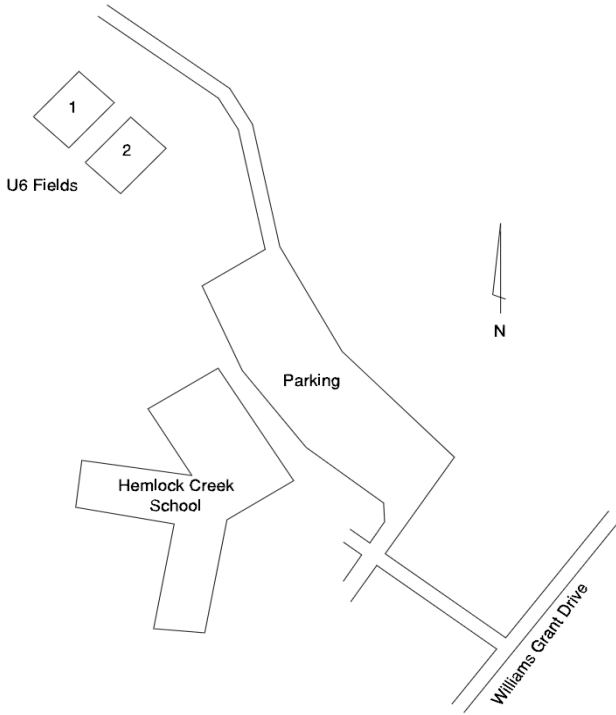

Altmayer School

Jim Martin Park

Scray Hill Park

Westwood Elementary School

Hemlock Creek School

Shadow Ridge Park

Lourdes

Kiwanis Park

VFW Park

Southwest Park

Patriot Park

Wrightstown

Wrightstown High School:

From downtown De Pere, south on Broadway. Continue south on Hwy 32/57 to Hwy 96 in Greenleaf. Turn right on Hwy 96 and continue into the village of Wrightstown. The High School is on the left as you enter the village. Field 1 - U14 to U19 size. Fields 3 and 4 – U10 to U12 size.