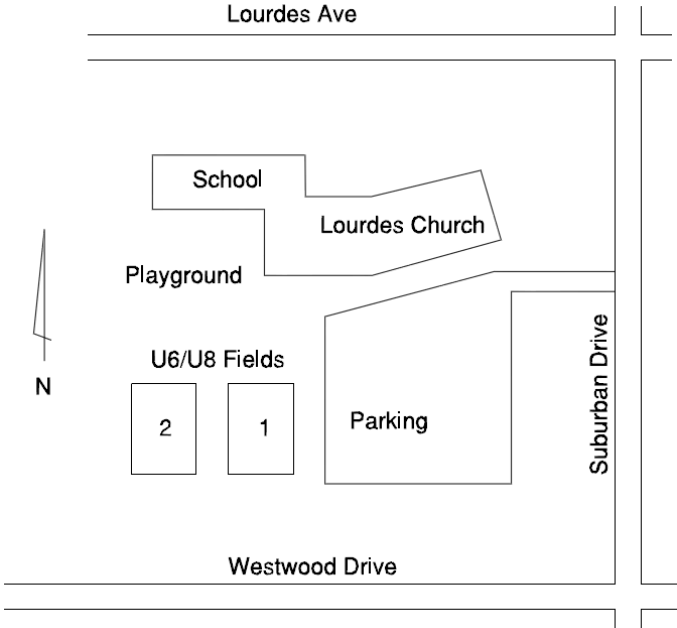

Altmayer School

Jim Martin Park

Scray Hill Park

Westwood Elementary School

Hemlock Creek School

Shadow Ridge Park

Lourdes

Kiwanis Park

VFW Park

Southwest Park

Patriot Park

Wrightstown

Wrightstown High School:

From downtown De Pere, south on Broadway. Continue south on Hwy 32/57 to Hwy 96 in Greenleaf. Turn right on Hwy 96 and continue into the village of Wrightstown. The High School is on the left as you enter the village. Field 1 - U14 to U19 size. Fields 3 and 4 – U10 to U12 size.