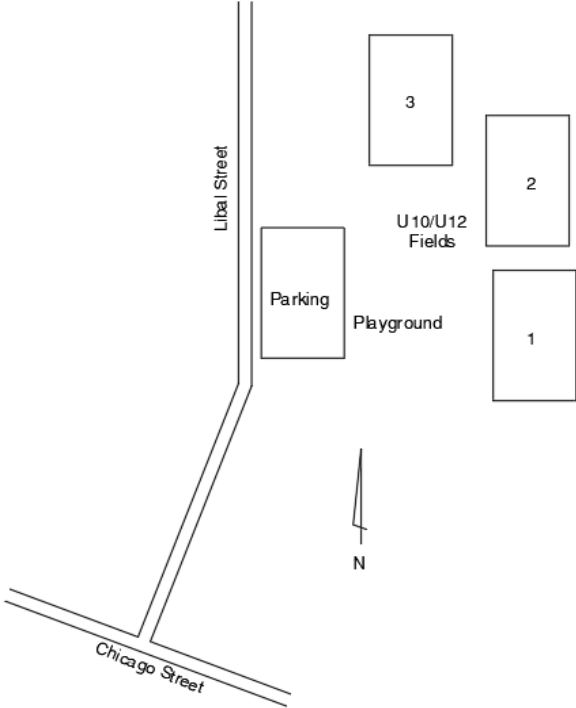

Altmayer School

Jim Martin Park

Scray Hill Park

Westwood Elementary School

Hemlock Creek School

Shadow Ridge Park

Lourdes

Kiwanis Park

VFW Park

Southwest Park

Patriot Park

Wrightstown

Wrightstown High School:

From downtown De Pere, south on Broadway. Continue south on Hwy 32/57 to Hwy 96 in Greenleaf. Turn right on Hwy 96 and continue into the village of Wrightstown. The High School is on the left as you enter the village. Field 1 - U14 to U19 size. Fields 3 and 4 – U10 to U12 size.