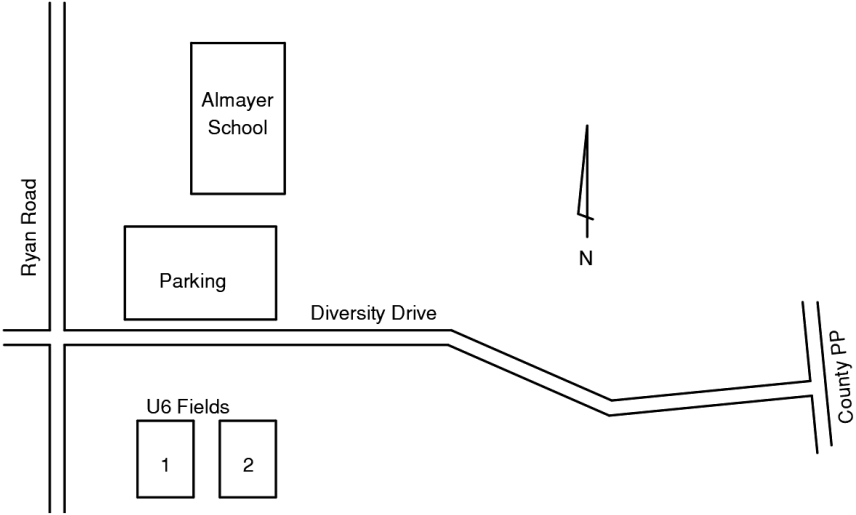

Altmayer School

Jim Martin Park

Scray Hill Park

Westwood Elementary School

Hemlock Creek School

Shadow Ridge Park

Lourdes

Kiwanis Park

VFW Park

Southwest Park

Patriot Park

Wrightstown

Wrightstown High School:

From downtown De Pere, south on Broadway. Continue south on Hwy 32/57 to Hwy 96 in Greenleaf. Turn right on Hwy 96 and continue into the village of Wrightstown. The High School is on the left as you enter the village. Field 1 - U14 to U19 size. Fields 3 and 4 – U10 to U12 size.