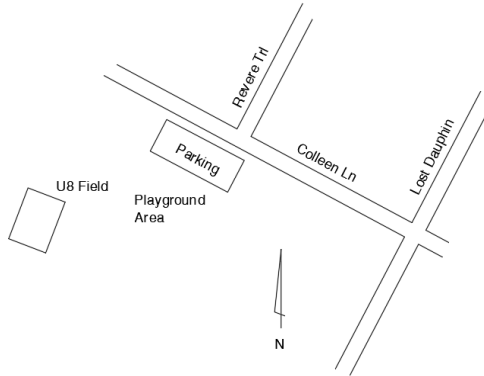

Altmayer School

Jim Martin Park

Scray Hill Park

Westwood Elementary School

Hemlock Creek School

Shadow Ridge Park

Lourdes

Kiwanis Park

VFW Park

Southwest Park

Patriot Park

Wrightstown

Wrightstown High School:

From downtown De Pere, south on Broadway. Continue south on Hwy 32/57 to Hwy 96 in Greenleaf. Turn right on Hwy 96 and continue into the village of Wrightstown. The High School is on the left as you enter the village. Field 1 - U14 to U19 size. Fields 3 and 4 – U10 to U12 size.