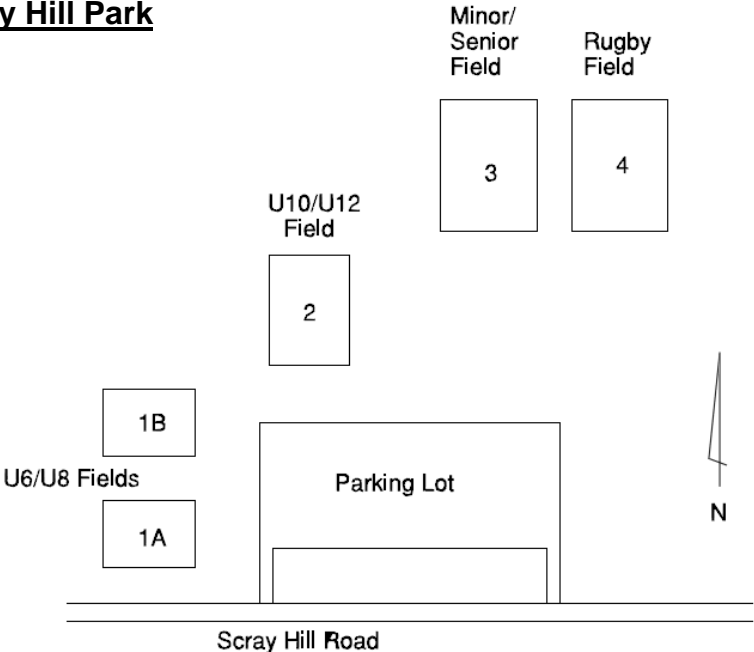

Altmayer School

Jim Martin Park

Scray Hill Park

Westwood Elementary School

Hemlock Creek School

Shadow Ridge Park

Lourdes

Kiwanis Park

VFW Park

Southwest Park

Patriot Park

Wrightstown

Wrightstown High School:

From downtown De Pere, south on Broadway. Continue south on Hwy 32/57 to Hwy 96 in Greenleaf. Turn right on Hwy 96 and continue into the village of Wrightstown. The High School is on the left as you enter the village. Field 1 - U14 to U19 size. Fields 3 and 4 – U10 to U12 size.