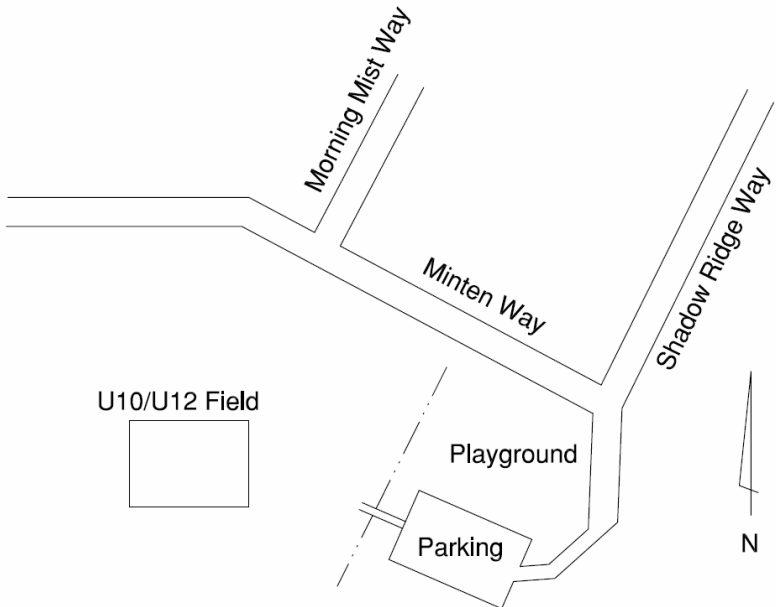

Altmayer School

Jim Martin Park

Scray Hill Park

Westwood Elementary School

Hemlock Creek School

Shadow Ridge Park

Lourdes

Kiwanis Park

VFW Park

Southwest Park

Patriot Park

Wrightstown

Wrightstown High School:

From downtown De Pere, south on Broadway. Continue south on Hwy 32/57 to Hwy 96 in Greenleaf. Turn right on Hwy 96 and continue into the village of Wrightstown. The High School is on the left as you enter the village. Field 1 - U14 to U19 size. Fields 3 and 4 – U10 to U12 size.